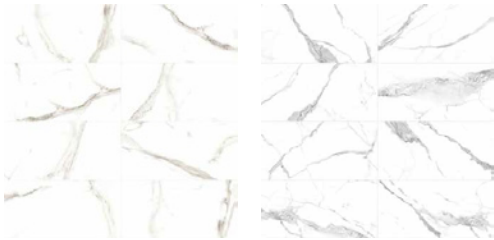

V E N U S

PORCELAIN TILE - AVAILABLE IN POLISHED (P) AND NATURAL (N)

Calacatta Oro

Statuario Venato

Volakas Grigio

Stella Argento

Allure Ivory

Strada Ash

Zebrino

Suave Bianco

AVAILABLE SIZES

FIELD	MOSAIC & TRIM
24" x 48" (P)*	1.25" x 1.25" Hexagon Mosaic (P)
16" x 32" (P)(N)	2" x 2" Basketweave Mosaic (P)(N)
10.5" x 32" (P)*	3" x 12" Bullnose (P)(N)
24" x 24" (P)(N)*	
12" x 24" (P)(N)	
4" x 12" (P)	